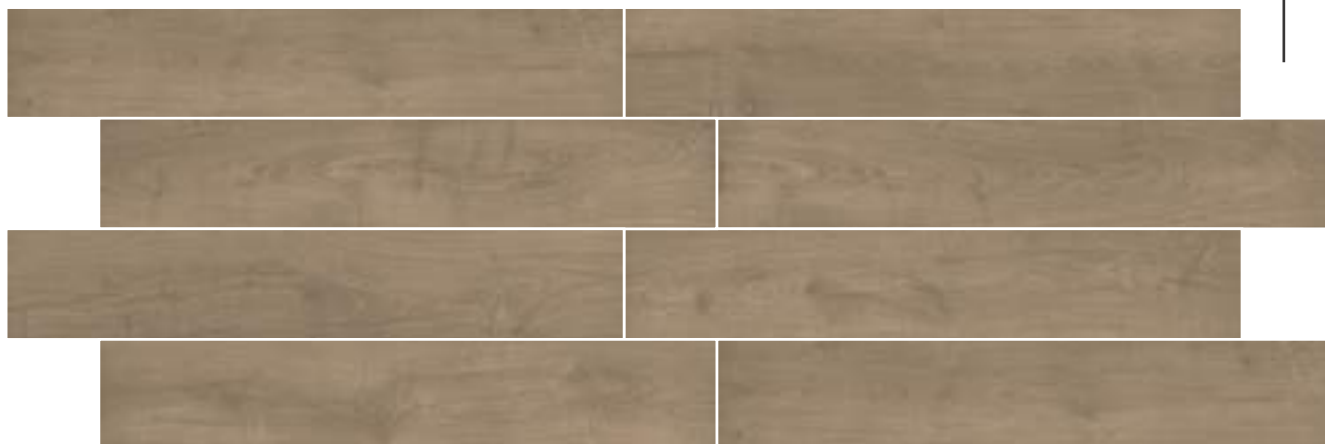

MARYLAND VERDE

Size :
20x120cm

Randoms :
07