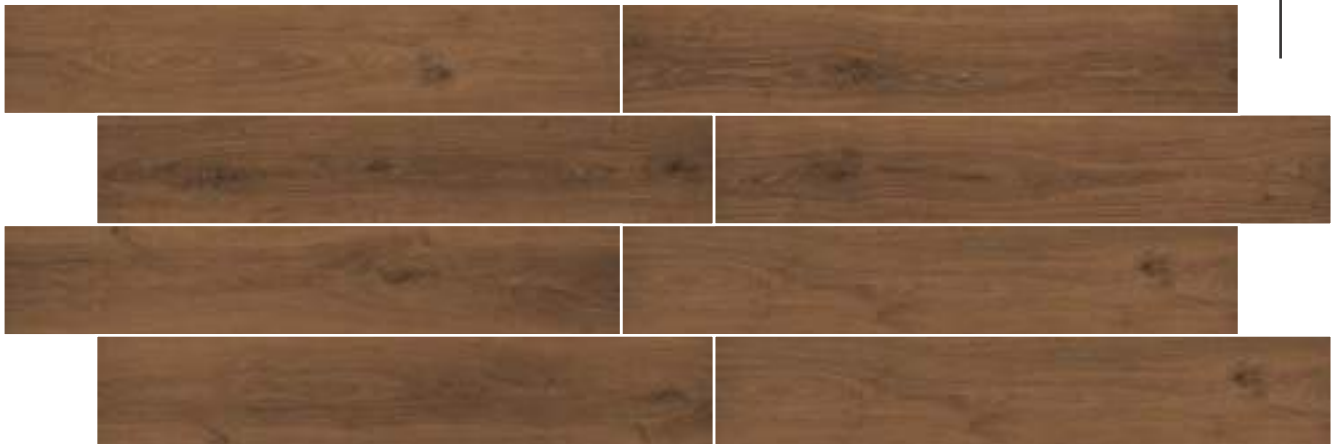

PARIS SLATE (CARVIN)

Size :  
**20x120cm**

Randoms :  
**07**

PARIS NERO

PARIS WENGE (CARVIN)

20x120cm  
**WOODEN STRIP**

---

Live an 'Olive' life!