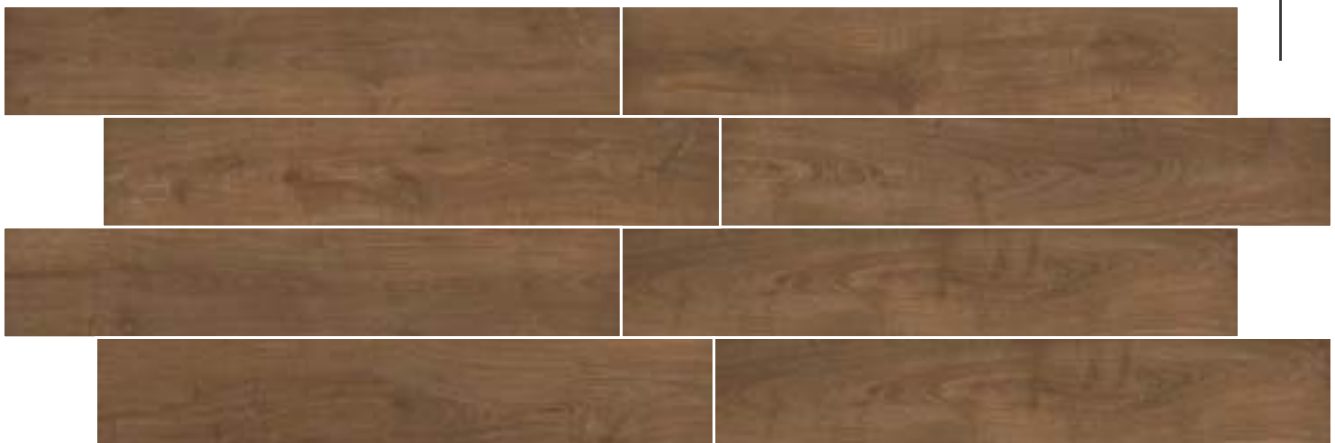

SPACE COFFEE (CARVIN)