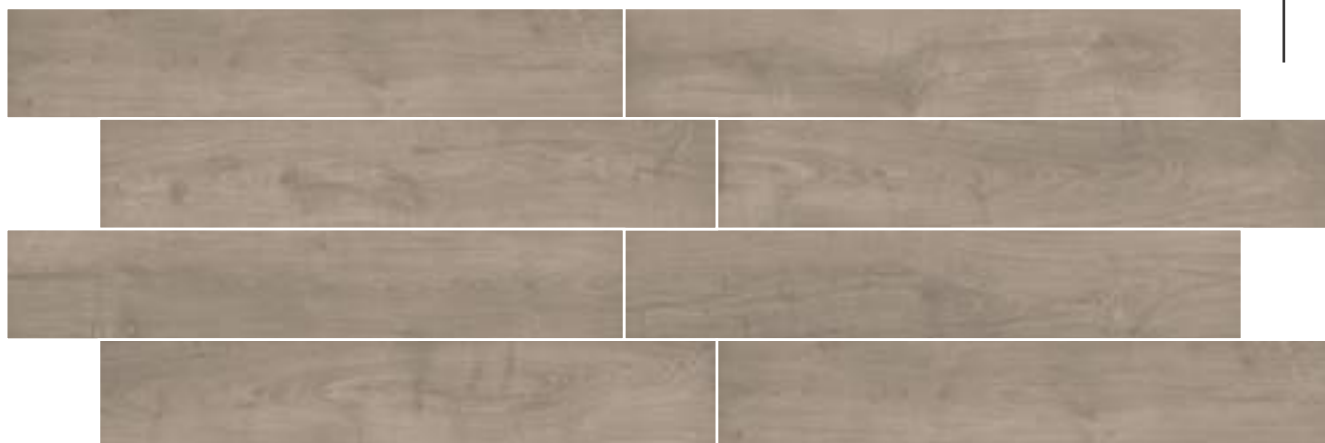

MARYLAND BROWN

MARYLAND COFFEE

MARYLAND HONEY

Size :  
**20x120cm**

Randoms :  
**07**

MARYLAND BROWN

MARYLAND NATURAL

MARYLAND TORTORA