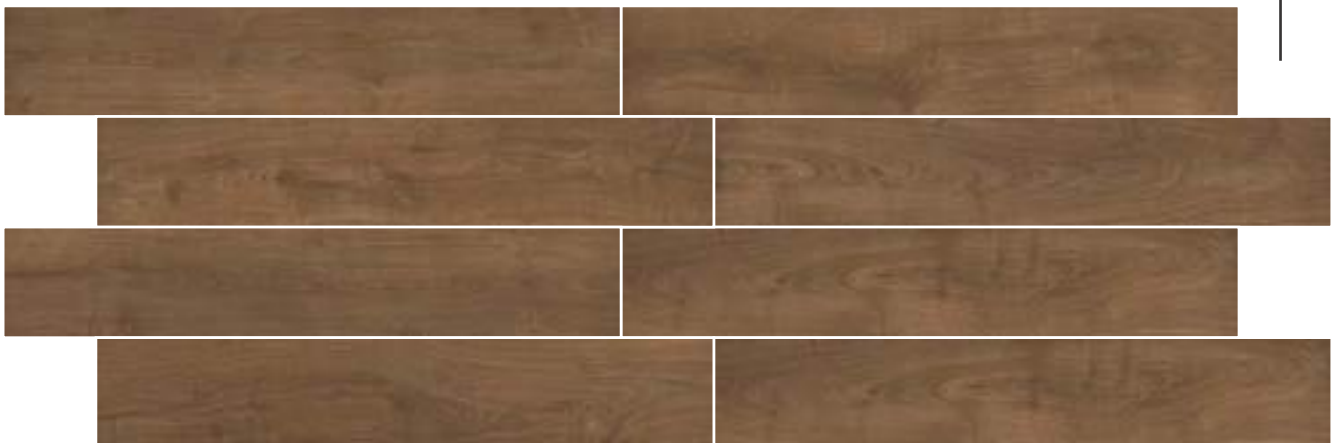

MARYLAND COFFEE