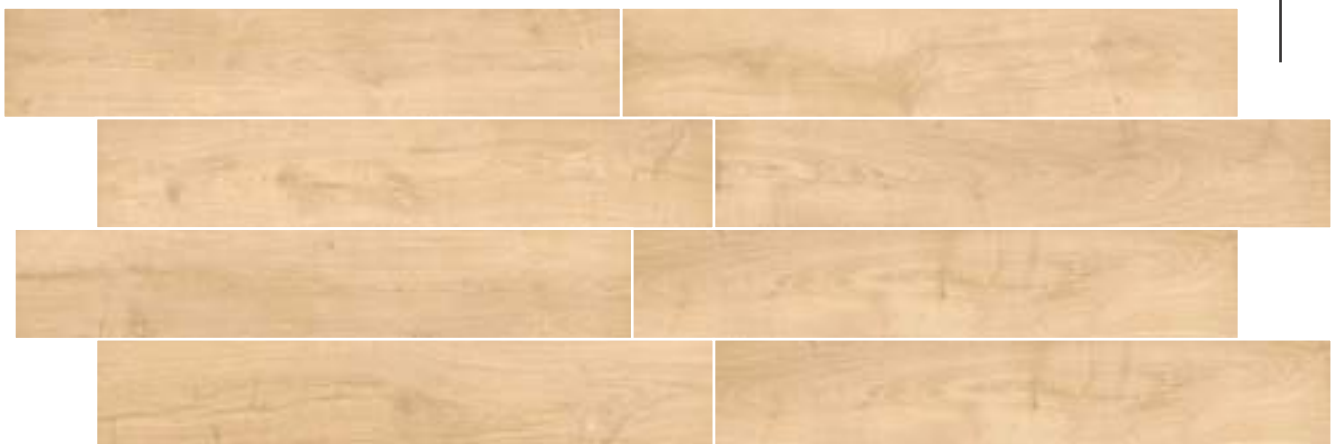

MARYLAND HONEY

Size :
20x120cm

Randoms :
07